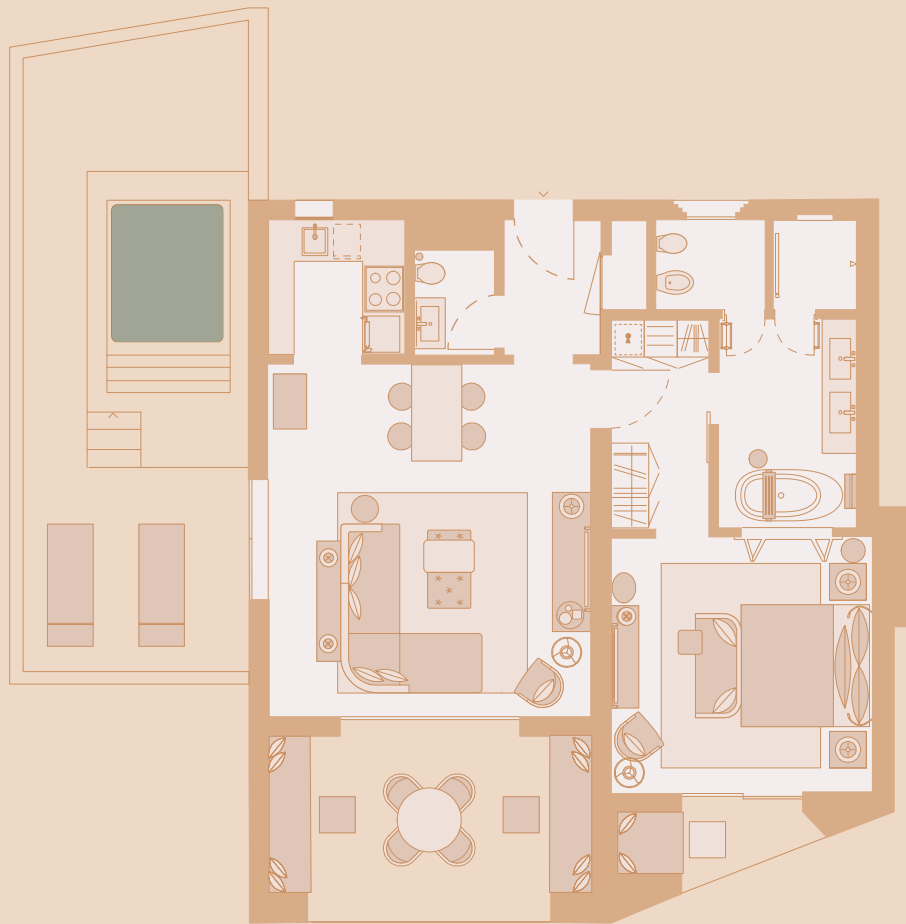

One Bedroom Apartment

Gross Internal Area	100 – 110 m²
Covered Terrace	11 – 27 m²
Uncovered Terrace/ Garden	0 – 72 m²
Total Area	116 – 223 m²
Jacuzzi	2.5x2.25 m
<i>On some top-floor One-Bedroom Apartments</i>	
Swimming Pool	5.5x3 m
<i>On some ground-floor One-Bedroom Apartments</i>	